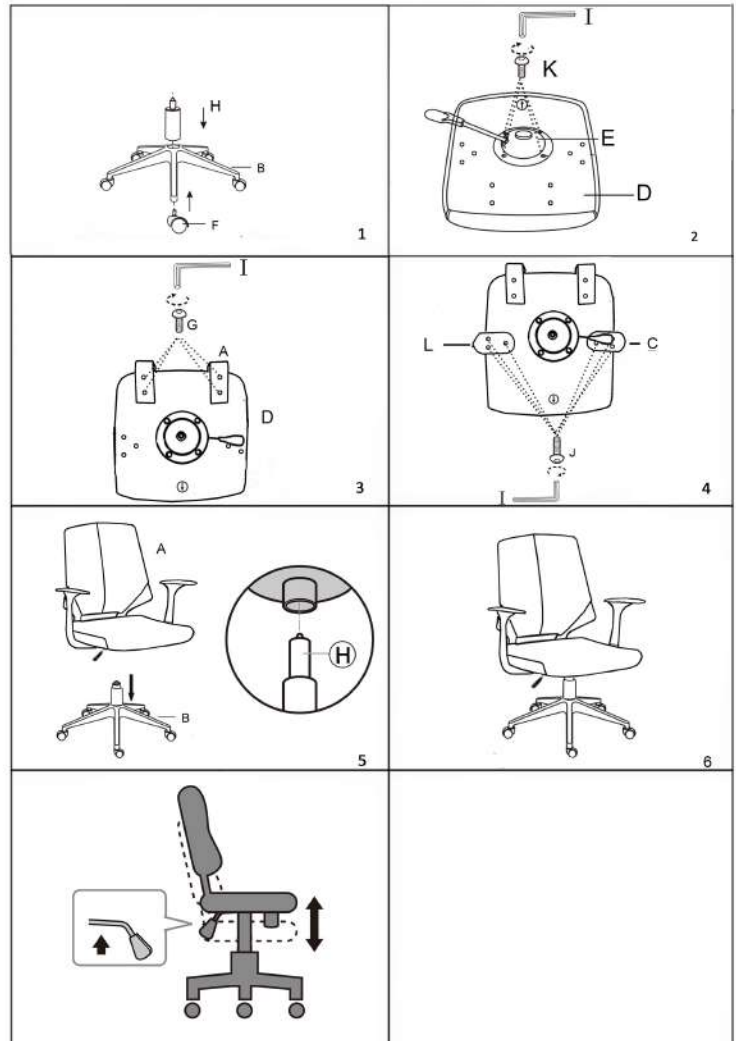

agata

x 2

5MIN

UNGIR UT-C169

A  x1	B  x1	C  x1	D  x1	E  x1	F  x5
G  6*40mm x4	H  x1	I  x1	J  6*30mm x6	K  6*20mm x4	L  x1

1/2

2/2